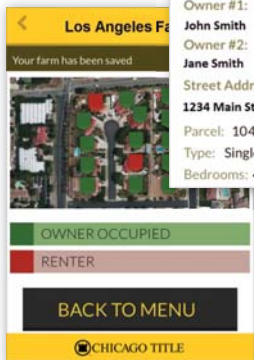

Save your farm data to use again.

ADDITIONAL FEATURES:

Export the Farm, View Saved Farms, and the ability to Change the Walking Order of the Farm.

Available exclusively through CHICAGO TITLE !

Visit www.chicagotitlewalkingfarm.com for more information and training videos!

Download today at the Apple Store or Play Store!

CHICAGO TITLE

www.ChicagoTitle.com