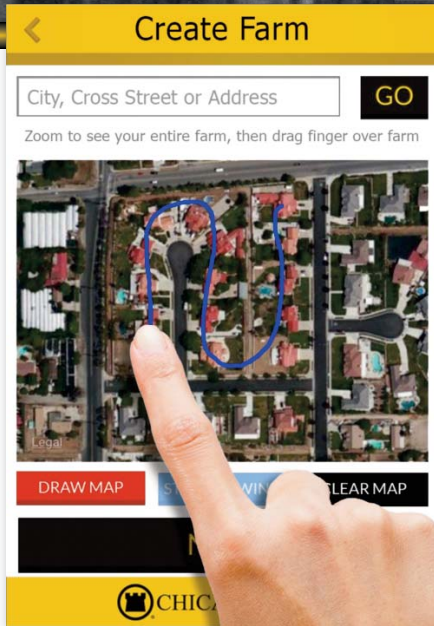

Chicago Title Announces the Most Innovative Farming Tool **EVER.**

The **WALKING FARM!**

NOW FEATURING SUBDIVISION SEARCH!

HOW THE APP WORKS:

Using the Chicago Title Walking Farm, you simply select the area you want to walk by drawing a line using your FINGERTIP through the properties on an aerial map in the order you intend to walk the Farm. Or select a Subdivision area or draw boundaries for a polygon search.

Start Walking or View Farm:

There are two ways to view your farm, either in a List View or in the Single Property View format. The Interactive Single Property View allows you to add comments to each property record. When you're ready to walk to the next property, simply use your FINGERTIP to swipe the screen to the next property in your Walking Farm. The List View format displays multiple properties on a page using our scrolling feature.