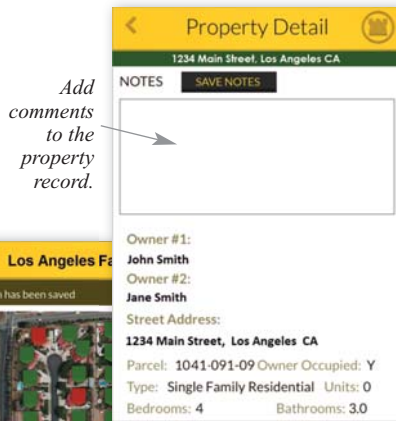

Add comments to the property record.