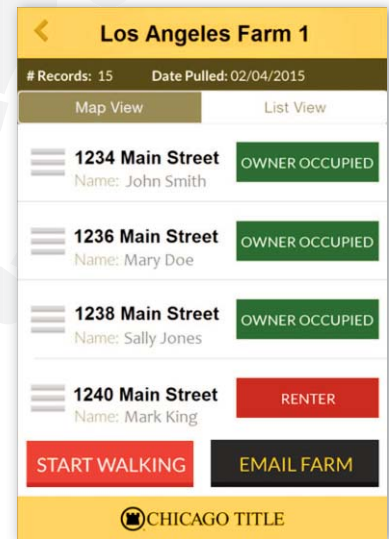

Add comments to the property record.