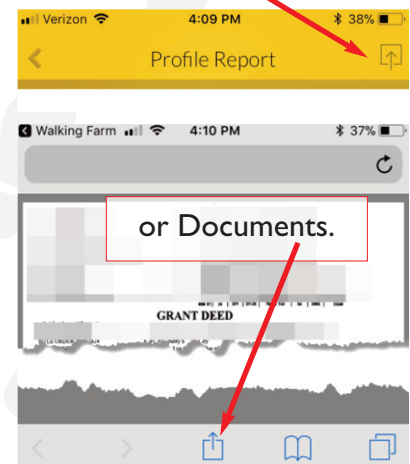

4 You now have access to Recorded Document. Click on the Document Number to view.

Sale & Loan

Transfer Date	: 12/28/2015
DOCUMENT #	: 2015-05625

Available through **CHICAGO TITLE!**

CHICAGO TITLE

www.ChicagoTitle.com

Contact me today to find out more and get the latest version.