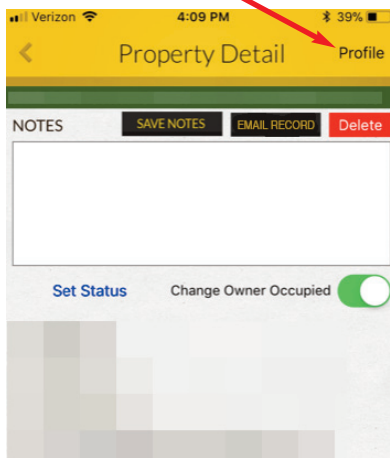

2 Get a Property Profile on any property in your farm.

3 Email Property Profiles...